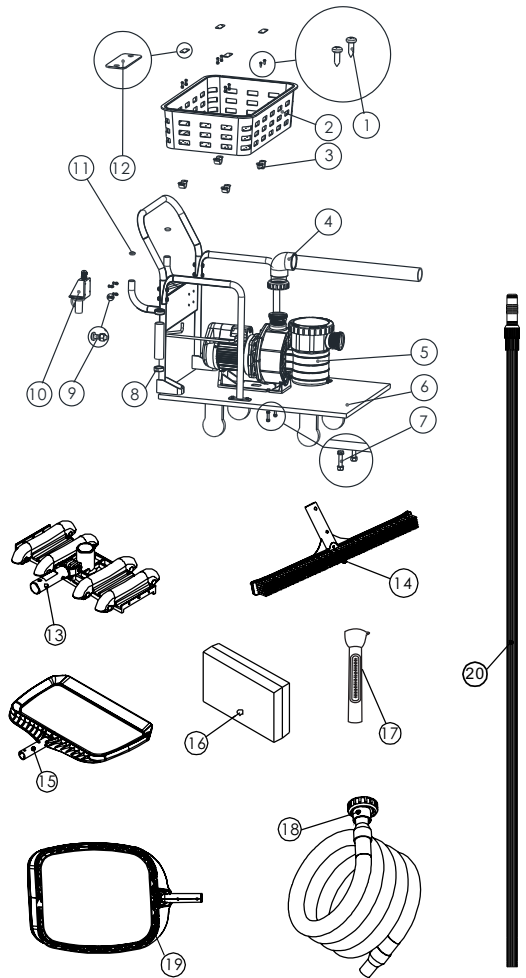

Product Name : Pool Cleaning Trolley - with SB20 Pump
 Product NO. : 88050730
 Model : CE601

Key No.	Part No.	Product Description	Qty
1	03011021	M5.5*30 Screw	8
2	07101106	Basket	1
3	01021153	Cushion Tablets	4
4	89050705	CE601 Return Piping	1
5	88021308	SB20 220-240V/50Hz pump	1
6	87040044	150KG Trolley	1
7	89050711	M8*35 Screw with nut	2
8	01021151	Pouches	2
9	89050712	M6*20 Screw with nut	4
10	89050713	Waterproof Socket with Cable Lock	1
11	02100036	EPDM Rubber Stopper	2
12	01021152	Cushion Pad	4
13	88050301	CE301A Pool Vacuum Head	1
14	88050201	CE201A 18" Plastic Brush	1
15	88050101	CE101A Hand Skimmer & Leaf Rake	1
16	88050702	CE029 Test Kit for pH & chlorine	1
17	88050401	CE401 Floating Thermometer	1
18	89050714	Flexible Hose with 1.5" union (Metric & Imperial) for Cartridge Filter	1
19	88050102	CE102A Standard Hand Skimmer	1
20	88050502	CE133 2 x 3M Aluminium Telescopic Pole	1

Product Name : Pool Cleaning Trolley - with Filter and Pump
 Product NO. : 88050731
 Model : CE602

Key No.	Part No.	Product Description	Qty
1	03011021	M5*30 Screw	8
2	07101106	Basket	1
3	01021153	Cushion Tablets	4
4	89050706	CE602 Intake Piping	1
5	89050707	CE602 Sewage Piping	1
6	88280150	6 Way 1.5" Top Mount with union set x 2, sight glass union x 1 and pressure gauge	1
7	89050708	CE602 Return Piping	1
8	88010104	21" Top Mount Plastic Filter	1
9	89050711	M8*35 Screw with nut	6
10	88021308	SB20 220-240V/50Hz pump	1
11	87040045	300KG trolley	1
12	01021151	Pouches	2
13	89050712	M6*20 Screw with nut	4