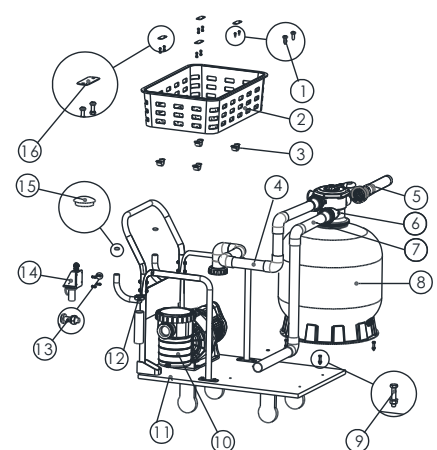

Product Name : Pool Cleaning Trolley - with SB20 Pump
 Product NO. : 88050730
 Model : CE601

Key No.	Part No.	Product Description	Qty
1	03011021	M5.5*30 Screw	8
2	07101106	Basket	1
3	01021153	Cushion Tablets	4
4	89050705	CE601 Return Piping	1
5	88021308	SB20 220-240V/50Hz pump	1
6	87040044	150KG Trolley	1
7	89050711	M8*35 Screw with nut	2
8	01021151	Pouches	2
9	89050712	M6*20 Screw with nut	4
10	89050713	Waterproof Socket with Cable Lock	1
11	02100036	EPDM Rubber Stopper	2
12	01021152	Cushion Pad	4
13	88050301	CE301A Pool Vacuum Head	1
14	88050201	CE201A 18" Plastic Brush	1
15	88050101	CE101A Hand Skimmer & Leaf Rake	1
16	88050702	CE029 Test Kit for pH & chlorine	1
17	88050401	CE401 Floating Thermometer	1
18	89050714	Flexible Hose with 1.5" union (Metric & Imperial) for Cartridge Filter	1
19	88050102	CE102A Standard Hand Skimmer	1
20	88050502	CE133 2 x 3M Aluminium Telescopic Pole	1

Product Name : Pool Cleaning Trolley - with Filter and Pump
 Product NO. : 88050731
 Model : CE602

Key No.	Part No.	Product Description	Qty
1	03011021	M5*30 Screw	8
2	07101106	Basket	1
3	01021153	Cushion Tablets	4
4	89050706	CE602 Intake Piping	1
5	89050707	CE602 Sewage Piping	1
6	88280150	6 Way 1.5" Top Mount with union set x 2, sight glass union x 1 and pressure gauge	1
7	89050708	CE602 Return Piping	1
8	88010104	21" Top Mount Plastic Filter	1
9	89050711	M8*35 Screw with nut	6
10	88021308	SB20 220-240V/50Hz pump	1
11	87040045	300KG trolley	1
12	01021151	Pouches	2
13	89050712	M6*20 Screw with nut	4