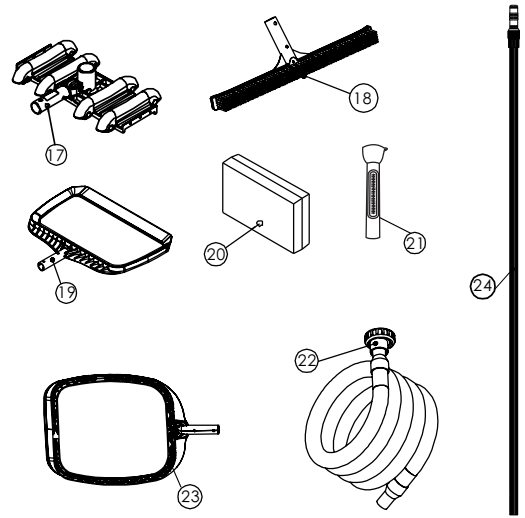

Key No.	Part No.	Product Description	Qty
14	89050713	Waterproof Socket with Cable Lock	1
15	02100036	EPDM Rubber Stopper	2
16	01021152	Flat Pad	4
17	88050301	CE301A Pool Vacuum Head	1
18	88050201	CE201A 18" Plastic Brush	1
19	88050101	CE101A Hand Skimmer & Leaf Rake	1
20	88050702	CE029 Test Kit for pH & chlorine	1
21	88050401	CE401 Floating Thermometer	1
22	89050714	Flexible Hose with 1.5" union (Metric & Imperial) for Cartridge Filter	1
23	88050102	CE102A Standard Hand Skimmer	1
24	88050502	CE133 2 x 3M Aluminium Telescopic Pole	1