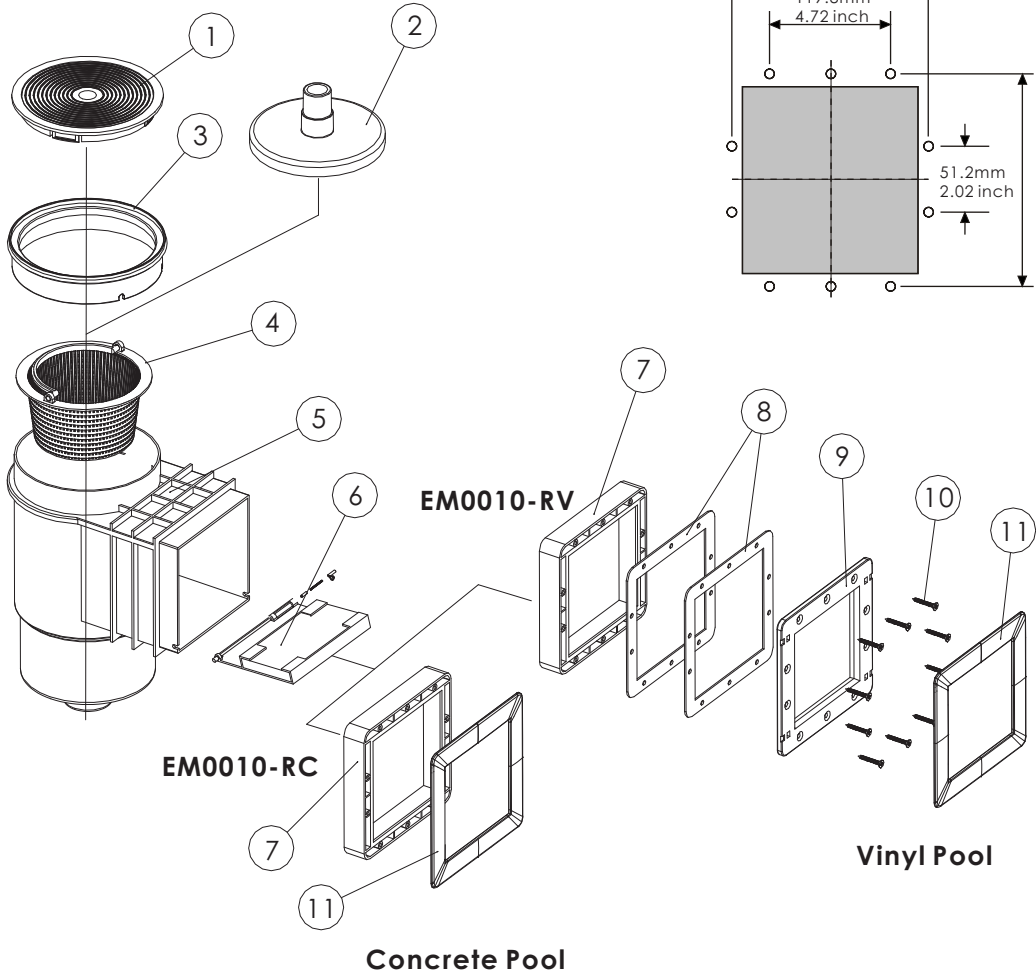

Vinyl cut out dimension for EM0010(VINYL VERSION)

Key No.	Part No.	Description	Qty
1	01051050	Cover / Lid	1
2	01051041	Vac Plate	1
3	01051040	Ring Seat Only	1
4	89150101	Basket with Plastic Handle	1
5	01051042	EM0010 & EM0020 Skimmers main Body A	1
6	89150102	Weir Door	1
7	01051047	Standard Skimmer Body B	1
8	02021042	Gasket for EM0010 Skimmer for Vinyl Pool	2
9	01051048	Frame for EM0010 Skimmer for Vinyl Pool	1
10	03011300	M5.5 X 35 AISI316 Screws for Vinyl Pool	10
11	01051049	EM0010 Standard Skimmer Face Plate	1

Key No.	Part No.	Description	Qty
1	01051050	Cover / Lid	1
2	01051041	Vac Plate	1
3	01051040	Ring Seat Only	1
4	89150101	Basket with Plastic Handle	1
5	01051042	EM0010 & EM0020 Skimmers main Body A	1
6	89150102	Weir Door	1
7	01051044	EM0020 Skimmers Body B	1
7-1	01050215	EM0020T-RV Skimmers Body B	1
8	02051005	Gasket for EM0020 Skimmer for Vinyl Pool	2
9	01051045	Frame for EM0020 Skimmer for Vinyl Pool	1
10	03011300	M5.5 x 35 AISI316 Screws for Vinyl Pool (EM0020-RV)	18
11	03012108	M5 x 30 AISI316 Screws for Vinyl Pool (EM0020T-RV)	18
12	01051046	Skimmer Face Plate	1