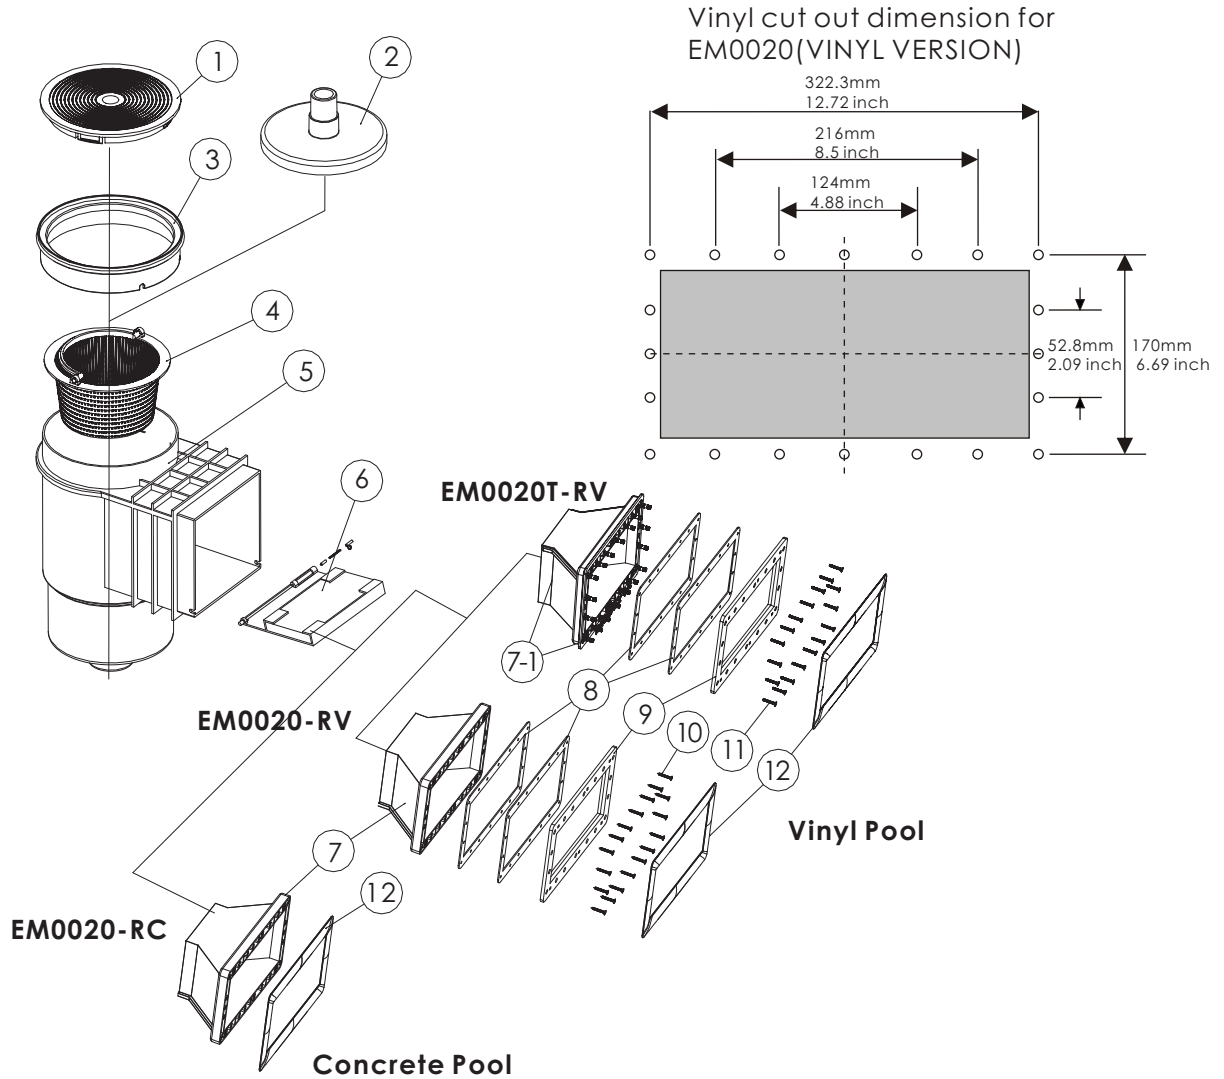

Vinyl cut out dimension for EM0010(VINYL VERSION)

Key No.	Part No.	Description	Qty
1	01051050	Cover / Lid	1
2	01051041	Vac Plate	1
3	01051040	Ring Seat Only	1
4	89150101	Basket with Plastic Handle	1
5	01051042	EM0010 & EM0020 Skimmers main Body A	1
6	89150102	Weir Door	1
7	01051047	Standard Skimmer Body B	1
8	02021042	Gasket for EM0010 Skimmer for Vinyl Pool	2
9	01051048	Frame for EM0010 Skimmer for Vinyl Pool	1
10	03011300	M5.5 X 35 AISI316 Screws for Vinyl Pool	10
11	01051049	EM0010 Standard Skimmer Face Plate	1

Key No.	Part No.	Description	Qty
1	01051050	Cover / Lid	1
2	01051041	Vac Plate	1
3	01051040	Ring Seat Only	1
4	89150101	Basket with Plastic Handle	1
5	01051042	EM0010 & EM0020 Skimmers main Body A	1
6	89150102	Weir Door	1
7	01051044	EM0020 Skimmers Body B	1
7-1	01050215	EM0020T-RV Skimmers Body B	1
8	02051005	Gasket for EM0020 Skimmer for Vinyl Pool	2
9	01051045	Frame for EM0020 Skimmer for Vinyl Pool	1
10	03011300	M5.5 x 35 AISI316 Screws for Vinyl Pool (EM0020-RV)	18
11	03012108	M5 x 30 AISI316 Screws for Vinyl Pool (EM0020T-RV)	18
12	01051046	Skimmer Face Plate	1