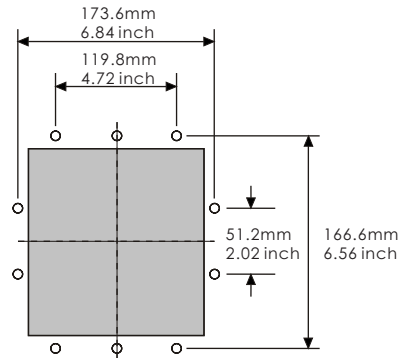

Vinyl cut out dimension for EM0010(VINYL VERSION)

Key No.	Part No.	Description	Qty
1	01051050	Cover / Lid	1
2	01051041	Vac Plate	1
3	01051040	Ring Seat Only	1
4	89150101	Basket with Plastic Handle	1
5	01051042	EM0010 & EM0020 Skimmers main Body A	1
6	89150102	Weir Door	1
7	01051047	Standard Skimmer Body B	1
8	02021042	Gasket for EM0010 Skimmer for Vinyl Pool	2
9	01051048	Frame for EM0010 Skimmer for Vinyl Pool	1
10	03011300	M5.5 X 35 AISI316 Screws for Vinyl Pool	10
11	01051049	EM0010 Standard Skimmer Face Plate	1

Key No.	Part No.	Description	Qty
1	01051050	Cover / Lid	1
2	01051041	Vac Plate	1
3	01051040	Ring Seat Only	1
4	89150101	Basket with Plastic Handle	1
5	01051042	EM0010 & EM0020 Skimmers main Body A	1
6	89150102	Weir Door	1
7	01051044	EM0020 Skimmers Body B	1
7-1	01050215	EM0020T-RV Skimmers Body B	1
8	02051005	Gasket for EM0020 Skimmer for Vinyl Pool	2
9	01051045	Frame for EM0020 Skimmer for Vinyl Pool	1
10	03011300	M5.5 x 35 AISI316 Screws for Vinyl Pool (EM0020-RV)	18
11	03012108	M5 x 30 AISI316 Screws for Vinyl Pool (EM0020T-RV)	18
12	01051046	Skimmer Face Plate	1