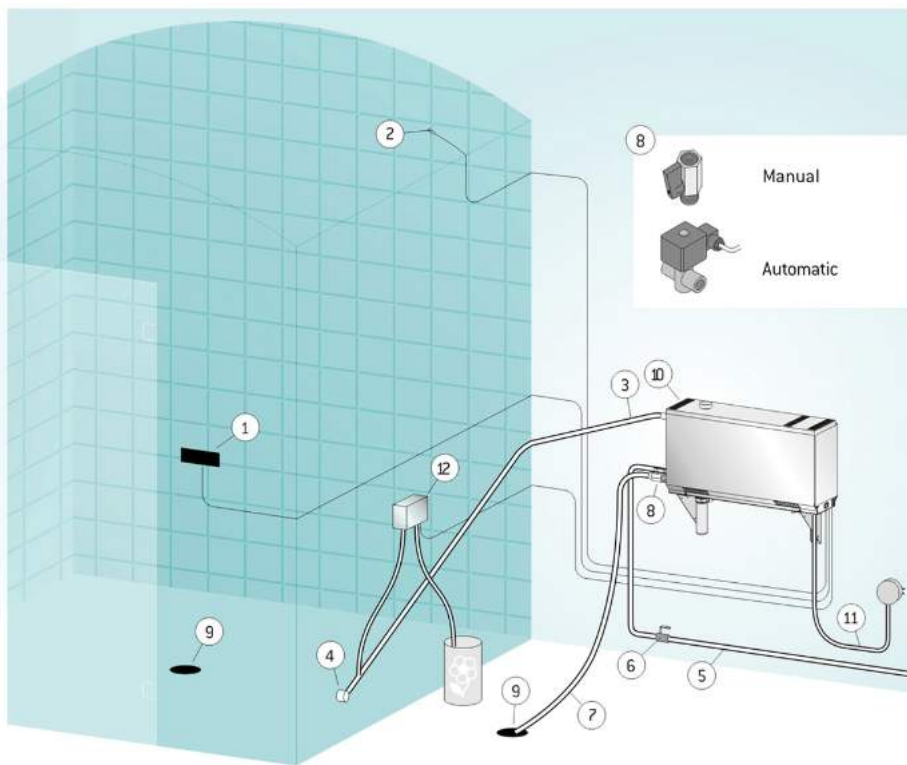

HGX is an easy installation item with compact design allows installation in a lower position. HGX Steam Generator is controlled by stylish Touch-Screen Control Panel. Control functions including steam generation, fragrance pump, lighting and air fan.

## Product Information

Code	Model	Power	Steam Output	Sauna Dimensions
3161620001	HGX2	2.2kW	2.0kg/hr	2 - 4 m <sup>3</sup>
3161630001	HGX45	4.5kW	5.5kg/hr	2 - 7m <sup>3</sup>
3161640001	HGX60	5.7kW	7.6kg/hr	3.5 - 11m <sup>3</sup>
3161650001	HGX90	9.0kW	12.0kg/hr	9 - 17m <sup>3</sup>
3161660001	HGX11	10.8kW	14.6kg/hr	15 - 21m <sup>3</sup>
3161670001	HGX15	15.0kW	20.1kg/hr	17 - 28m <sup>3</sup>

Manual Discharge Valve

Automatic Discharge Valve

Fragrance Pump

## Manual Instructions

1. Control panel
2. Temperature sensor
3. Steam pipe (optional)
4. Steam nozzle
5. Water supply pipe (optional)
6. Water supply pipe valve (optional)
7. Discharge water pipe (optional)
8. Discharge valve
9. Floor drain (optional)
10. Overpressure valve
11. Connection cable
12. Fragrance pump (optional)