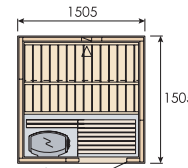

Sauna Room

EMS1000

Code: 88400101

- 1m x 1m Sauna Room
- 1000 x 1000 x 2050 mm
- Spruce Wood Panels
- Tempered Glass Door 6mm
- 2 Spruce Bench 860 x 400mm with bench surround
- 1 Lampshade with Lamp
- Sauna wooden floor base
- 1 Wood Bucket 4lts.
- 1 Wood Ladle 36cm
- Sand Glass and Thermo-hydrometer (Recommended Heater: 2.3kW)

EMS1500

Code: 88400201

- 1.5m x 1.5m Sauna Room
- 1500 x 1500 x 2050mm
- Spruce Wood Panels
- Tempered Glass Door 6mm
- 2 Spruce Benches 1360 x 400mm with bench surround
- 2 Lampshade with Lamp
- Sauna wooden floor base
- 1 Wood Bucket 4lts.
- 1 Wood Ladle 36cm
- Sand Glass and Thermo-hydrometer (Recommended Heater: 6kW)