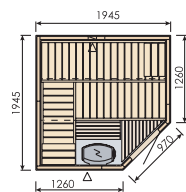

Sauna Room

EMS1000

Code: 88400101

- 1m x 1m Sauna Room
- 1000 x 1000 x 2050 mm
- Spruce Wood Panels
- Tempered Glass Door 6mm
- 2 Spruce Bench 860 x 400mm with bench surround
- 1 Lampshade with Lamp
- Sauna wooden floor base
- 1 Wood Bucket 4lts.
- 1 Wood Ladle 36cm
- Sand Glass and Thermo-hydrometer (Recommended Heater: 2.3kW)

EMS1500

Code: 88400201

- 1.5m x 1.5m Sauna Room
- 1500 x 1500 x 2050mm
- Spruce Wood Panels
- Tempered Glass Door 6mm
- 2 Spruce Benches 1360 x 400mm with bench surround
- 2 Lampshade with Lamp
- Sauna wooden floor base
- 1 Wood Bucket 4lts.
- 1 Wood Ladle 36cm
- Sand Glass and Thermo-hydrometer (Recommended Heater: 6kW)

EMS2000

Code: 88400301

- 2m x 2m Sauna Room
- 1950 x 1950 x 2050mm
- Spruce Wood Panels
- Tempered Glass Door 6mm with wooden frame
- 2 Spruce Benches 1800 x 500mm with bench surround
- 1 Spruce Bench 1300 x 500mm
- 3 Lampshade with Lamp
- Sauna wooden floor base
- 1 Wood Bucket 4lts.
- 1 Wood Ladle 36cm
- Sand Glass and Thermo-hydrometer (Recommended Heater: 6kW)