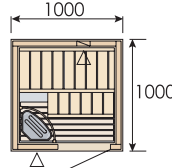

Sauna Room

EMS1000

Code: 88400101

- 1m x 1m Sauna Room
- 1000 x 1000 x 2050 mm
- Spruce Wood Panels
- Tempered Glass Door 6mm
- 2 Spruce Bench 860 x 400mm with bench surround
- 1 Lampshade with Lamp
- Sauna wooden floor base
- 1 Wood Bucket 4lts.
- 1 Wood Ladle 36cm
- Sand Glass and Thermo-hydrometer (Recommended Heater: 2.3kW)