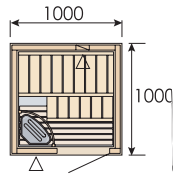

Sauna

WELL-EQUIPPED AND FURNISHED

 **Emaux**
water technology

Pool & Spa Equipment

Sauna Room

EMS1000

Code: 88400101

- 1m x 1m Sauna Room
- 1000 x 1000 x 2050 mm
- Spruce Wood Panels
- Tempered Glass Door 6mm
- 2 Spruce Bench 860 x 400mm with bench surround
- 1 Lampshade with Lamp
- Sauna wooden floor base
- 1 Wood Bucket 4lts.
- 1 Wood Ladle 36cm
- Sand Glass and Thermo-hydrometer (Recommended Heater: 2.3kW)

EMS1500

Code: 88400201

- 1.5m x 1.5m Sauna Room
- 1500 x 1500 x 2050mm
- Spruce Wood Panels
- Tempered Glass Door 6mm
- 2 Spruce Benches 1360 x 400mm with bench surround
- 2 Lampshade with Lamp
- Sauna wooden floor base
- 1 Wood Bucket 4lts.
- 1 Wood Ladle 36cm
- Sand Glass and Thermo-hydrometer (Recommended Heater: 6kW)