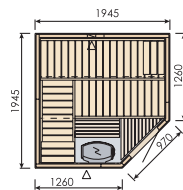

Sauna

WELL-EQUIPPED AND FURNISHED

 **Emaux**
water technology

Pool & Spa Equipment

Sauna Room

EMS1000

Code: 88400101

- 1m x 1m Sauna Room
- 1000 x 1000 x 2050 mm
- Spruce Wood Panels
- Tempered Glass Door 6mm
- 2 Spruce Bench 860 x 400mm with bench surround
- 1 Lampshade with Lamp
- Sauna wooden floor base
- 1 Wood Bucket 4lts.
- 1 Wood Ladle 36cm
- Sand Glass and Thermo-hydrometer (Recommended Heater: 2.3kW)

EMS1500

Code: 88400201

- 1.5m x 1.5m Sauna Room
- 1500 x 1500 x 2050mm
- Spruce Wood Panels
- Tempered Glass Door 6mm
- 2 Spruce Benches 1360 x 400mm with bench surround
- 2 Lampshade with Lamp
- Sauna wooden floor base
- 1 Wood Bucket 4lts.
- 1 Wood Ladle 36cm
- Sand Glass and Thermo-hydrometer (Recommended Heater: 6kW)

EMS2000

Code: 88400301

- 2m x 2m Sauna Room
- 1950 x 1950 x 2050mm
- Spruce Wood Panels
- Tempered Glass Door 6mm with wooden frame
- 2 Spruce Benches 1800 x 500mm with bench surround
- 1 Spruce Bench 1300 x 500mm
- 3 Lampshade with Lamp
- Sauna wooden floor base
- 1 Wood Bucket 4lts.
- 1 Wood Ladle 36cm
- Sand Glass and Thermo-hydrometer (Recommended Heater: 6kW)