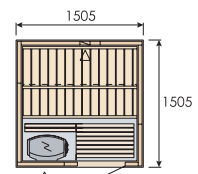

Sauna

WELL-EQUIPPED AND FURNISHED

 **Emaux**
water technology

Pool & Spa Equipment

Sauna Room

EMS1000

Code: 88400101

- 1m x 1m Sauna Room
- 1000 x 1000 x 2050 mm
- Spruce Wood Panels
- Tempered Glass Door 6mm
- 2 Spruce Bench 860 x 400mm with bench surround
- 1 Lampshade with Lamp
- Sauna wooden floor base
- 1 Wood Bucket 4lts.
- 1 Wood Ladle 36cm
- Sand Glass and Thermo-hydrometer (Recommended Heater: 2.3kW)

EMS1500

Code: 88400201

- 1.5m x 1.5m Sauna Room
- 1500 x 1500 x 2050mm
- Spruce Wood Panels
- Tempered Glass Door 6mm
- 2 Spruce Benches 1360 x 400mm with bench surround
- 2 Lampshade with Lamp
- Sauna wooden floor base
- 1 Wood Bucket 4lts.
- 1 Wood Ladle 36cm
- Sand Glass and Thermo-hydrometer (Recommended Heater: 6kW)

EMS2000

Code: 88400301

- 2m x 2m Sauna Room
- 1950 x 1950 x 2050mm
- Spruce Wood Panels
- Tempered Glass Door 6mm with wooden frame
- 2 Spruce Benches 1800 x 500mm with bench surround
- 1 Spruce Bench 1300 x 500mm
- 3 Lampshade with Lamp
- Sauna wooden floor base
- 1 Wood Bucket 4lts.
- 1 Wood Ladle 36cm
- Sand Glass and Thermo-hydrometer (Recommended Heater: 6kW)