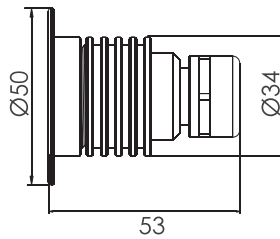

## Product Information

Code	Model	Installation	Watt/ Voltage	Color	Illuminance (lux)
88048683	TL-1F	Floor	3W/12V	Cool White, 6,000k	140
88048583	TL-1C	Wall	3W/12V	Cool White, 6,000k	140
88048691	TL-1F	Floor	3W/12V	Warm White, 3,000k	198
88048591	TL-1C	Wall	3W/12V	Warm White, 3,000k	198

## Product Dimensions

TL-1F

TL-1C