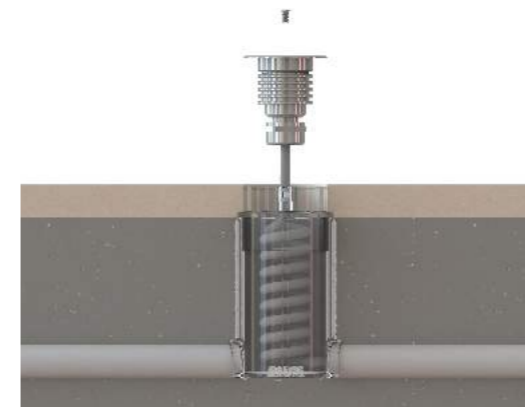

Product Installation

TL-1F