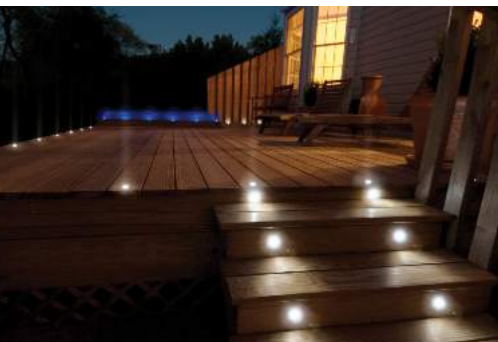

Product Features

ENERGY SAVING, AND A WIDE RANGE OF APPLICATIONS

energy while at the same time generates high level illumination from its 3W LED light source. The AISI-316 stainless steel body assures optimum corrosion resistance.

The polished stainless steel surface is simply classic and elegant. The high grade ABS plastic niche is also durable and applicable for installations such as in-ground, pool wall, deck surface, and steps.

Model: TL-1F

Product Dimensions

Product Installation

Product Information

Code	Model	Installation	Watt/ Voltage	Color	Illumiance (lux)
88048683	TL-1F	Floor	3W/12V	Cool White, 6,000k	140
88048583	TL-1C	Wall	3W/12V	Cool White, 6,000k	140
88048691	TL-1F	Floor	3W/12V	Warm White, 3,000k	198
88048591	TL-1C	Wall	3W/12V	Warm White, 3,000k	198