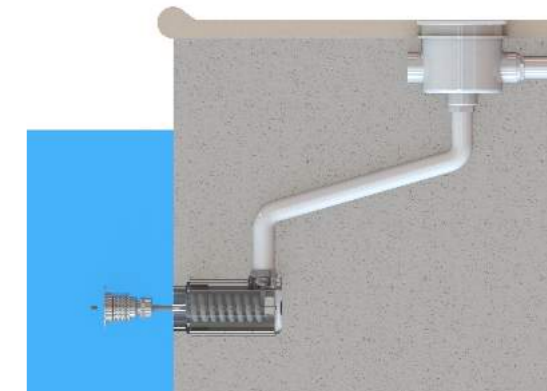

TL-1C

Product Information

Code	Model	Installation	Watt/ Voltage	Color	Illumiance (lux)
88048683	TL-1F	Floor	3W/12V	Cool White, 6,000k	140
88048583	TL-1C	Wall	3W/12V	Cool White, 6,000k	140
88048691	TL-1F	Floor	3W/12V	Warm White, 3,000k	198
88048591	TL-1C	Wall	3W/12V	Warm White, 3,000k	198