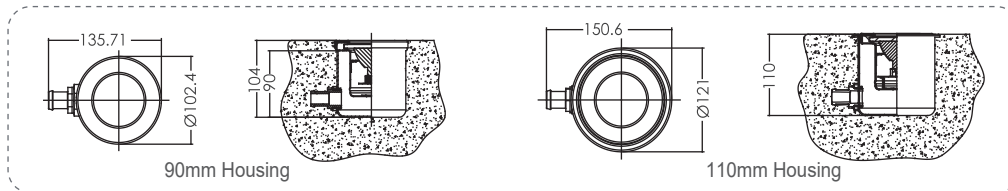

# F20 SERIES FOUNTAIN LIGHT

Floor mount (with a 90mm/110mm Stainless steel housing) • cable 2.5m • halogen or LED bulb

Code	Model	Watt/Voltage	Illuminance (lux)	Description
88042807	UL-F20	20W/12V	1039	MR16 Halogen Lamp, Warm White, 90mm Housing
88045407	UL-F20L	20W/12V	1039	MR16 Halogen Lamp, Warm White, 110mm Housing
88044207	LED-F20	1W/12V	130 (Color) 80 (Cool White)	MR16 Two-Pin, 18 LEDs Bulb, Automatic Changing Color/Cool White/Blue 90mm Housing

# F20A SERIES FOUNTAIN LIGHT

Floor mount ( with Stainless steel base) • cable 2.5m • halogen or LED bulb

Code	Model	Watt/Voltage	Illuminance (lux)	Description
88044407	UL-F20A	20W/12V	1039	MR16 Halogen Lamp, Warm White
88044307	LED-F20A	1W/12V	130 (Color) 80 (White)	MR16 Two-Pin, 18 LEDs Bulb, Automatic Changing Color/Cool White/Blue