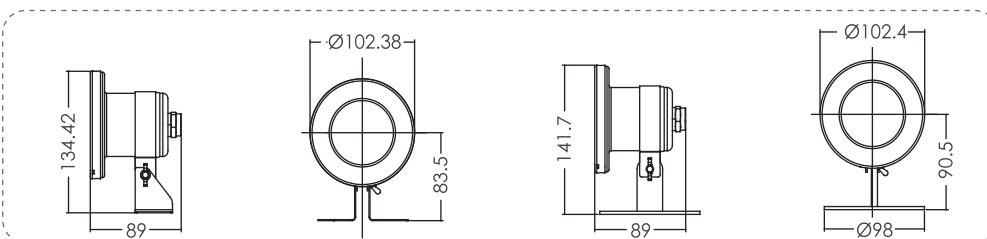

# F20 SERIES FOUNTAIN LIGHT

Floor mount (with a 90mm/110mm Stainless steel housing) • cable 2.5m • halogen or LED bulb

Code	Model	Watt/Voltage	Illuminance (lux)	Description
88042807	UL-F20	20W/12V	1039	MR16 Halogen Lamp, Warm White, 90mm Housing
88045407	UL-F20L	20W/12V	1039	MR16 Halogen Lamp, Warm White, 110mm Housing
88044207	LED-F20	1W/12V	130 (Color) 80 (Cool White)	MR16 Two-Pin, 18 LEDs Bulb, Automatic Changing Color/Cool White/Blue 90mm Housing

# F20A SERIES FOUNTAIN LIGHT

Floor mount ( with Stainless steel base) • cable 2.5m • halogen or LED bulb

Code	Model	Watt/Voltage	Illuminance (lux)	Description
88044407	UL-F20A	20W/12V	1039	MR16 Halogen Lamp, Warm White
88044307	LED-F20A	1W/12V	130 (Color) 80 (White)	MR16 Two-Pin, 18 LEDs Bulb, Automatic Changing Color/Cool White/Blue