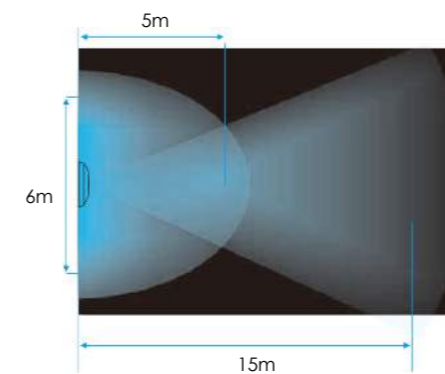

Product Features

100% WATER PROOFING With our latest resin filled LED panel technology, the unit is totally waterproof.

HIGH COMPATIBILITY Aurora is designed for all concrete, tiled, vinyl liner, and fiberglass pools.

GREAT DURABILITY Made of durable ABS with high quality polycarbonate transparent lens. A special heat sink design ensures long LED life.

CONVENIENCE Easy installation and maintenance. Latest wiring method allows convenient, reliable wiring for replacement.

THE WIDEST ANGLE OF ILLUMINATION The combination of high power LED bulbs and unique 360 degree LED ring achieves the widest angle of illumination on the market.