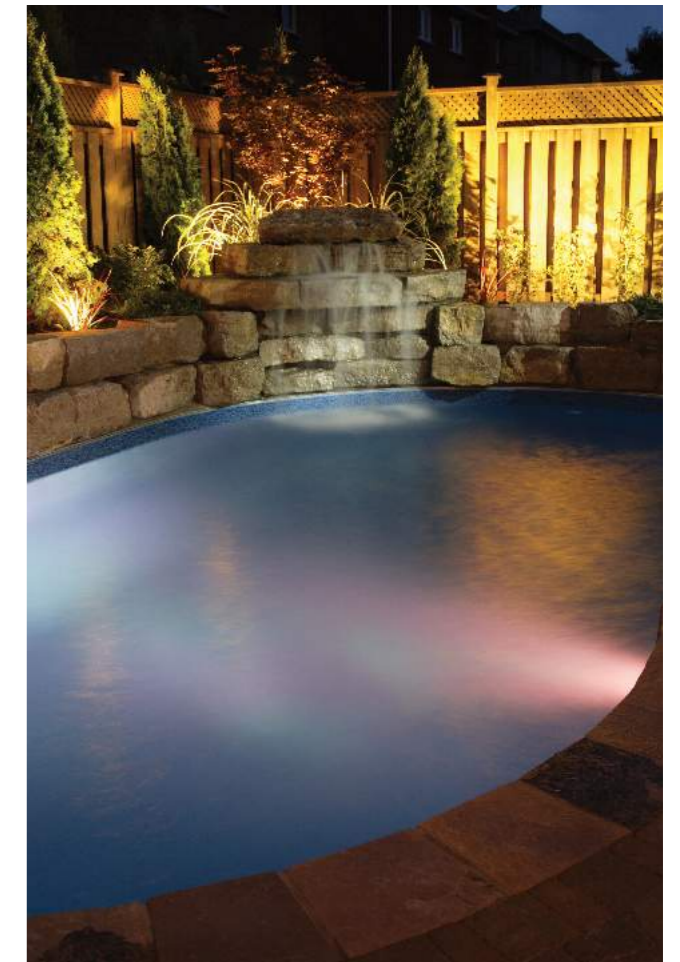

Product Features

100% WATER PROOFING With our latest resin filled LED panel technology, the unit is totally waterproof.

HIGH COMPATIBILITY Aurora is designed for all concrete, tiled, vinyl liner, and fiberglass pools.

GREAT DURABILITY Made of durable ABS with high quality polycarbonate transparent lens. A special heat sink design ensures long LED life.

CONVENIENCE Easy installation and maintenance. Latest wiring method allows convenient, reliable wiring for replacement.

THE WIDEST ANGLE OF ILLUMINATION The combination of high power LED bulbs and unique 360 degree LED ring achieves the widest angle of illumination on the market.