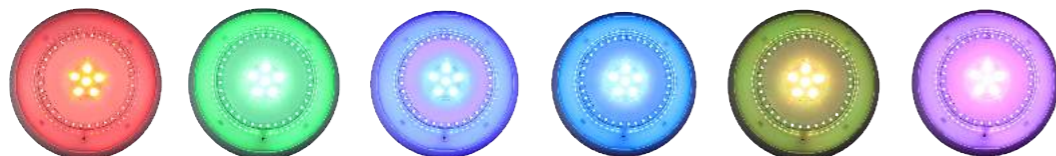

Various Color Options & Pre-programmed Light effects

The RGB version offers color changing options with 14 modes with brilliant dynamic light that can be changed by remote control box (optional).