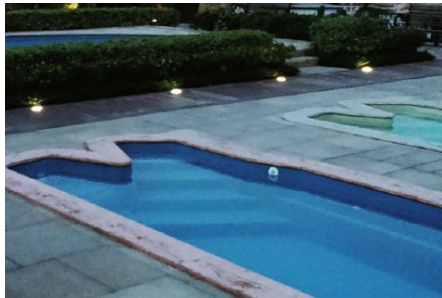

E-Fusion Pool Gardern Light

Product Features

1. Low energy consumption.
2. Epoxy resin-filled lamp with good water resistance, dustproofing and corrosion resistance.
3. 8mm thickness high-strength tempered glass with good refraction and excellent light transmittance.
4. IP68 Waterproof Standard.
5. External control box is available.
6. Cable: 0.5m

Installation Diagram