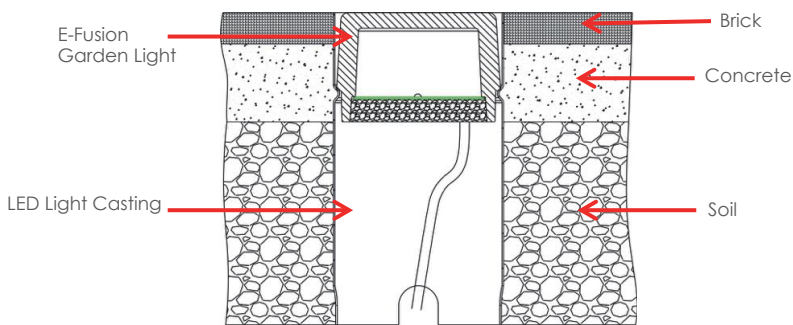

E-Fusion Pool Gardern Light

Product Features

1. Low energy consumption.
2. Epoxy resin-filled lamp with good water resistance, dustproofing and corrosion resistance.
3. 8mm thickness high-strength tempered glass with good refraction and excellent light transmittance.
4. IP68 Waterproof Standard.
5. External control box is available.
6. Cable: 0.5m

Installation Diagram