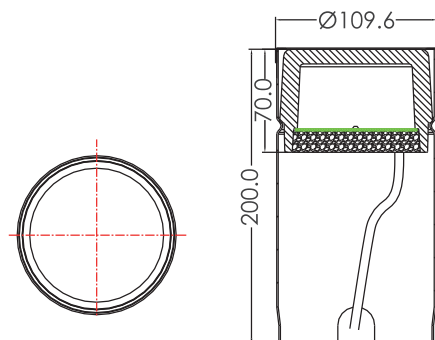

Product Information

Code	Model	Watt/Voltage	Light Color
88046521	E-Fusion	3W/12V	Cool White
88046522	E-Fusion	3W/12V	RGB
88046523	E-Fusion	3W/12V	Warm White
88046524	E-Fusion	3W/12V	Single Blue