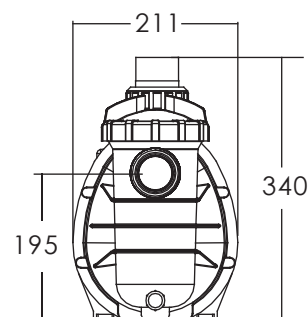

 **Emaux**
water technology

Pool & Spa Equipment

www.emauxgroup.com

SS SERIES PUMP

Technical Information:

Remark: The performance curve above is for 50Hz models

Product Information and Dimension:

Model 50Hz	Input (kW)	Current (AMP)	Noise (dB)	Head (m)			
				2	4	6	8
SS020	0.28	1.5	55	8.4	4	--	--
SS033	0.43	2	55	10.4	7	--	--
SS050	0.55	2.5	60	12.4	10	4	--
SS075	0.75	3.5	60	14.4	12.2	9.4	5
SS100	0.90	4.7	65	15.2	13.8	11.4	8.4
SS120	0.97	5.8	65	18	16	14	12

Code 220V/50Hz	Code 110V/60Hz	Model	Connection Size	Horsepower	Weight(kg)	Capacitance 220V	Capacitance 110V	A mm
88022401	88022601	SS020	1.5" / 50mm	0.2hp	6.20	5μF	20μF	507
88022402	88022602	SS033	1.5" / 50mm	0.33hp	6.50	6μF	24μF	507
88022403	88022603	SS050	1.5" / 50mm	0.5hp	8.03	8μF	30μF	552
88022404	88022604	SS075	1.5" / 50mm	0.75hp	9.01	14μF	40μF	552
88022405	88022605	SS100	1.5" / 50mm	1.0hp	9.09	20μF	60μF	552
88022406	88022606	SS120	1.5" / 50mm	1.2hp	11.00	20μF	60μF	552