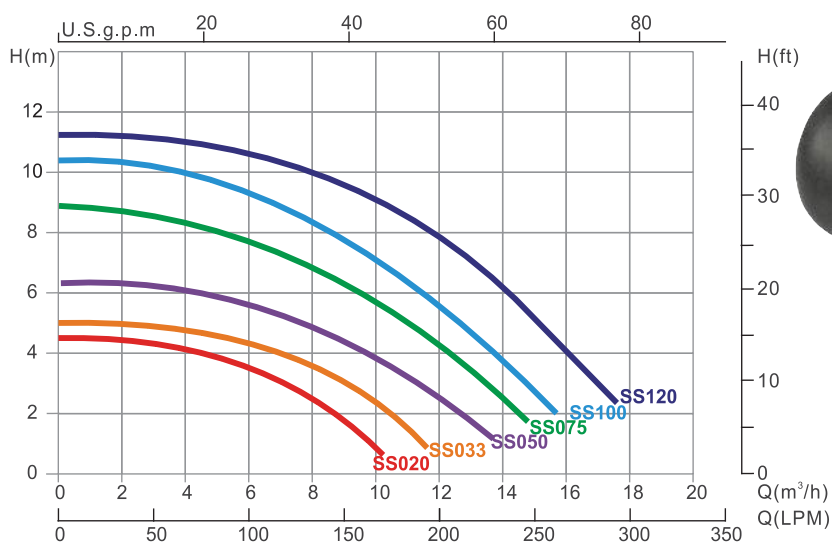

 **Emaux**
water technology

Pool & Spa Equipment

www.emauxgroup.com

SS SERIES PUMP

Technical Information:

Remark: The performance curve above is for 50Hz models

Product Information and Dimension:

Model 50Hz	Input (kW)	Current (AMP)	Noise (dB)	Head (m)			
				2	4	6	8
SS020	0.28	1.5	55	8.4	4	--	--
SS033	0.43	2	55	10.4	7	--	--
SS050	0.55	2.5	60	12.4	10	4	--
SS075	0.75	3.5	60	14.4	12.2	9.4	5
SS100	0.90	4.7	65	15.2	13.8	11.4	8.4
SS120	0.97	5.8	65	18	16	14	12

Code 220V/50Hz	Code 110V/60Hz	Model	Connection Size	Horsepower	Weight(kg)	Capacitance 220V	Capacitance 110V	A mm
88022401	88022601	SS020	1.5" / 50mm	0.2hp	6.20	5μF	20μF	507
88022402	88022602	SS033	1.5" / 50mm	0.33hp	6.50	6μF	24μF	507
88022403	88022603	SS050	1.5" / 50mm	0.5hp	8.03	8μF	30μF	552
88022404	88022604	SS075	1.5" / 50mm	0.75hp	9.01	14μF	40μF	552
88022405	88022605	SS100	1.5" / 50mm	1.0hp	9.09	20μF	60μF	552
88022406	88022606	SS120	1.5" / 50mm	1.2hp	11.00	20μF	60μF	552