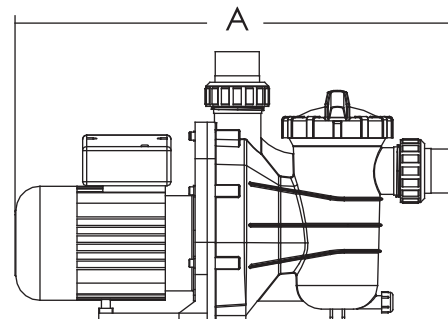

 **Emaux**
water technology

Pool & Spa Equipment

www.emauxgroup.com

SS SERIES PUMP

Technical Information:

Remark: The performance curve above is for 50Hz models

Product Information and Dimension:

Model 50Hz	Input (kW)	Current (AMP)	Noise (dB)	Head (m)			
				2	4	6	8
SS020	0.28	1.5	55	8.4	4	--	--
SS033	0.43	2	55	10.4	7	--	--
SS050	0.55	2.5	60	12.4	10	4	--
SS075	0.75	3.5	60	14.4	12.2	9.4	5
SS100	0.90	4.7	65	15.2	13.8	11.4	8.4
SS120	0.97	5.8	65	18	16	14	12

Code 220V/50Hz	Code 110V/60Hz	Model	Connection Size	Horsepower	Weight(kg)	Capacitance 220V	Capacitance 110V	A mm
88022401	88022601	SS020	1.5" / 50mm	0.2hp	6.20	5μF	20μF	507
88022402	88022602	SS033	1.5" / 50mm	0.33hp	6.50	6μF	24μF	507
88022403	88022603	SS050	1.5" / 50mm	0.5hp	8.03	8μF	30μF	552
88022404	88022604	SS075	1.5" / 50mm	0.75hp	9.01	14μF	40μF	552
88022405	88022605	SS100	1.5" / 50mm	1.0hp	9.09	20μF	60μF	552
88022406	88022606	SS120	1.5" / 50mm	1.2hp	11.00	20μF	60μF	552